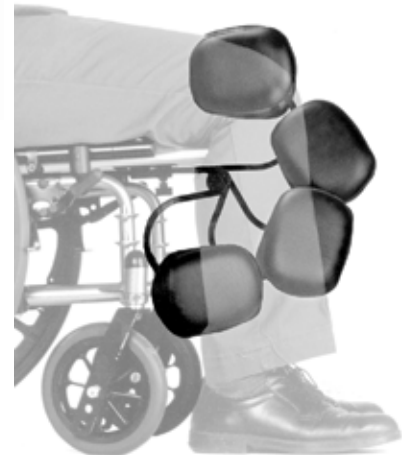

Abductor Supports

Abductor Adjustable - Swingaway

The unique U-Shape abductor has a swingaway mechanism under the seat allowing for easier transfer.

Technical Details

- U-shape brackets come in 3 sizes to accommodate different seat thicknesses. 4", 5", or 6" heights
- L-shape bracket swingaway mechanism is mounted in front of the seat for client operation
- Pads offer a tapered adjustment in width and are available in two sizes 4" x 5" or 5" x 7"

Item Numbers

25201 4" U-Shaped Bracket Complete, ea
25202 5" U-Shaped Bracket Complete, ea
25203 6" U-Shaped Bracket Complete, ea
25210 5" L-Shaped Bracket Complete, ea

Abductor Wedge Fixed

This simple wedge abductor is a comfortable positioning device with various adjustments and mounting options.

Technical Details

- Wedge pad: 2" x 4" or 3" x 5", black naugahyde cover
- Vertical bar: 6", L-bar
- Horizontal bar: 6", 7/16" rod stock, 7/16" collar
- Mounting options: fixed, oversized fixed, swingaway, removeable

Item Numbers

25220 Abductor, fixed, small, ea
25222 Abductor, fixed, large, ea

Abductor Components & Hardware

Swing Auto-Lock Round (ea)  7/16" 92050	Fixed (ea)  16160	Oversized, Fix (ea)  90005	Rem-Square (ea)  90115	Abductor Block Wedge (ea)  Small 25221 Large 25223	Adj. Swingaway Pads (pr)  Small 21032 Large 21030
L-Shaped Bracket (ea)  25212	U-shaped Bkt (ea)  4" 25219 5" 25218 6" 25217	Bar, Round, 7/16" Collar (ea)  6" 16150 12" 16155	Bar Square 7/16" Collar (ea)  6" 90120 12" 90130	90° L Bar (ea)  6" 21090 6" Hvy Dty 21098	